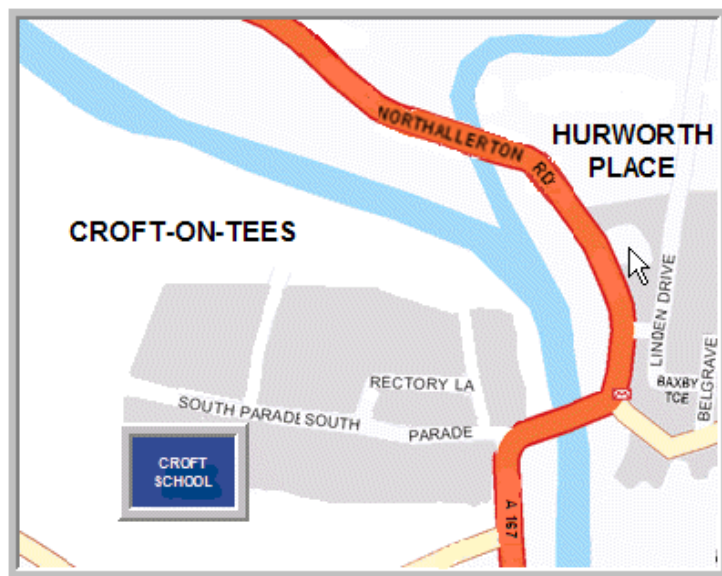

OPENING TIMES

8am-6pm

HOLIDAY PRICES

Full Day £20.00

Half Day £10.00

Flexible half day sessions (10am to 3pm)

An additional charge of £9.50 per child is made for trips.

Please bring your own packed lunch.

CANCELLATIONS

More than 7 days notice no charge.

7 days –24 hours notice half sessional fees charged.

Less than 24 hours notice full sessional fee charged.

This booklet is available in alternative formats upon request.

OCTOBER HALF TERM HOLIDAY ACTIVITY PROGRAMME 2017

CROFT

out of school

CLUB

CROFT OUT OF SCHOOL CLUB
c/o Croft Primary School
South Parade
Croft on Tees
Darlington
DL2 2SP

Tel. 01325 722615