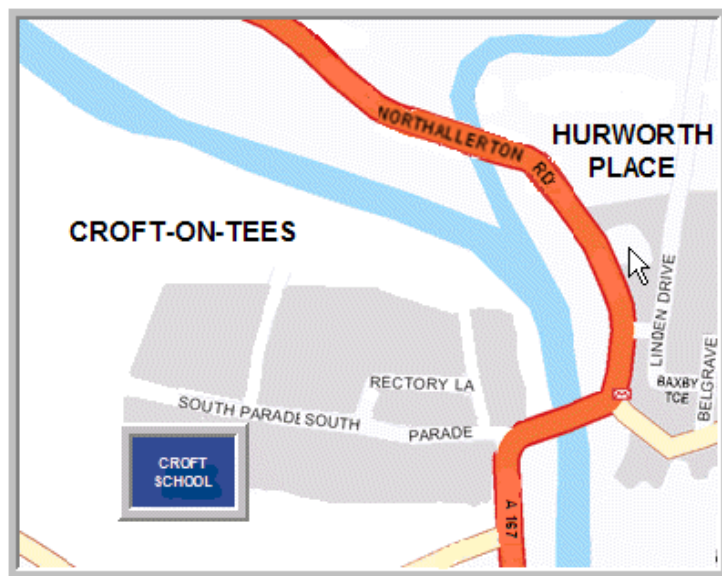

OPENING TIMES

8am-6pm

HOLIDAY PRICES

Full Day £20.00

Half Day £10.00

Flexible half day sessions (10am to 3pm)

An additional charge of £9.50 per child is made for trips.

Please bring your own packed lunch.

CANCELLATIONS

More than 7 days notice no charge.

7 days –24 hours notice half sessional fees charged.

Less than 24 hours notice full sessional fee charged.

This booklet is available in alternative formats upon request.

EASTER HOLIDAY ACTIVITY PROGRAMME 2018

CROFT

out of school

CLUB

CROFT OUT OF SCHOOL CLUB
c/o Croft Primary School
South Parade
Croft on Tees
Darlington
DL2 2SP

Tel. 01325 722615